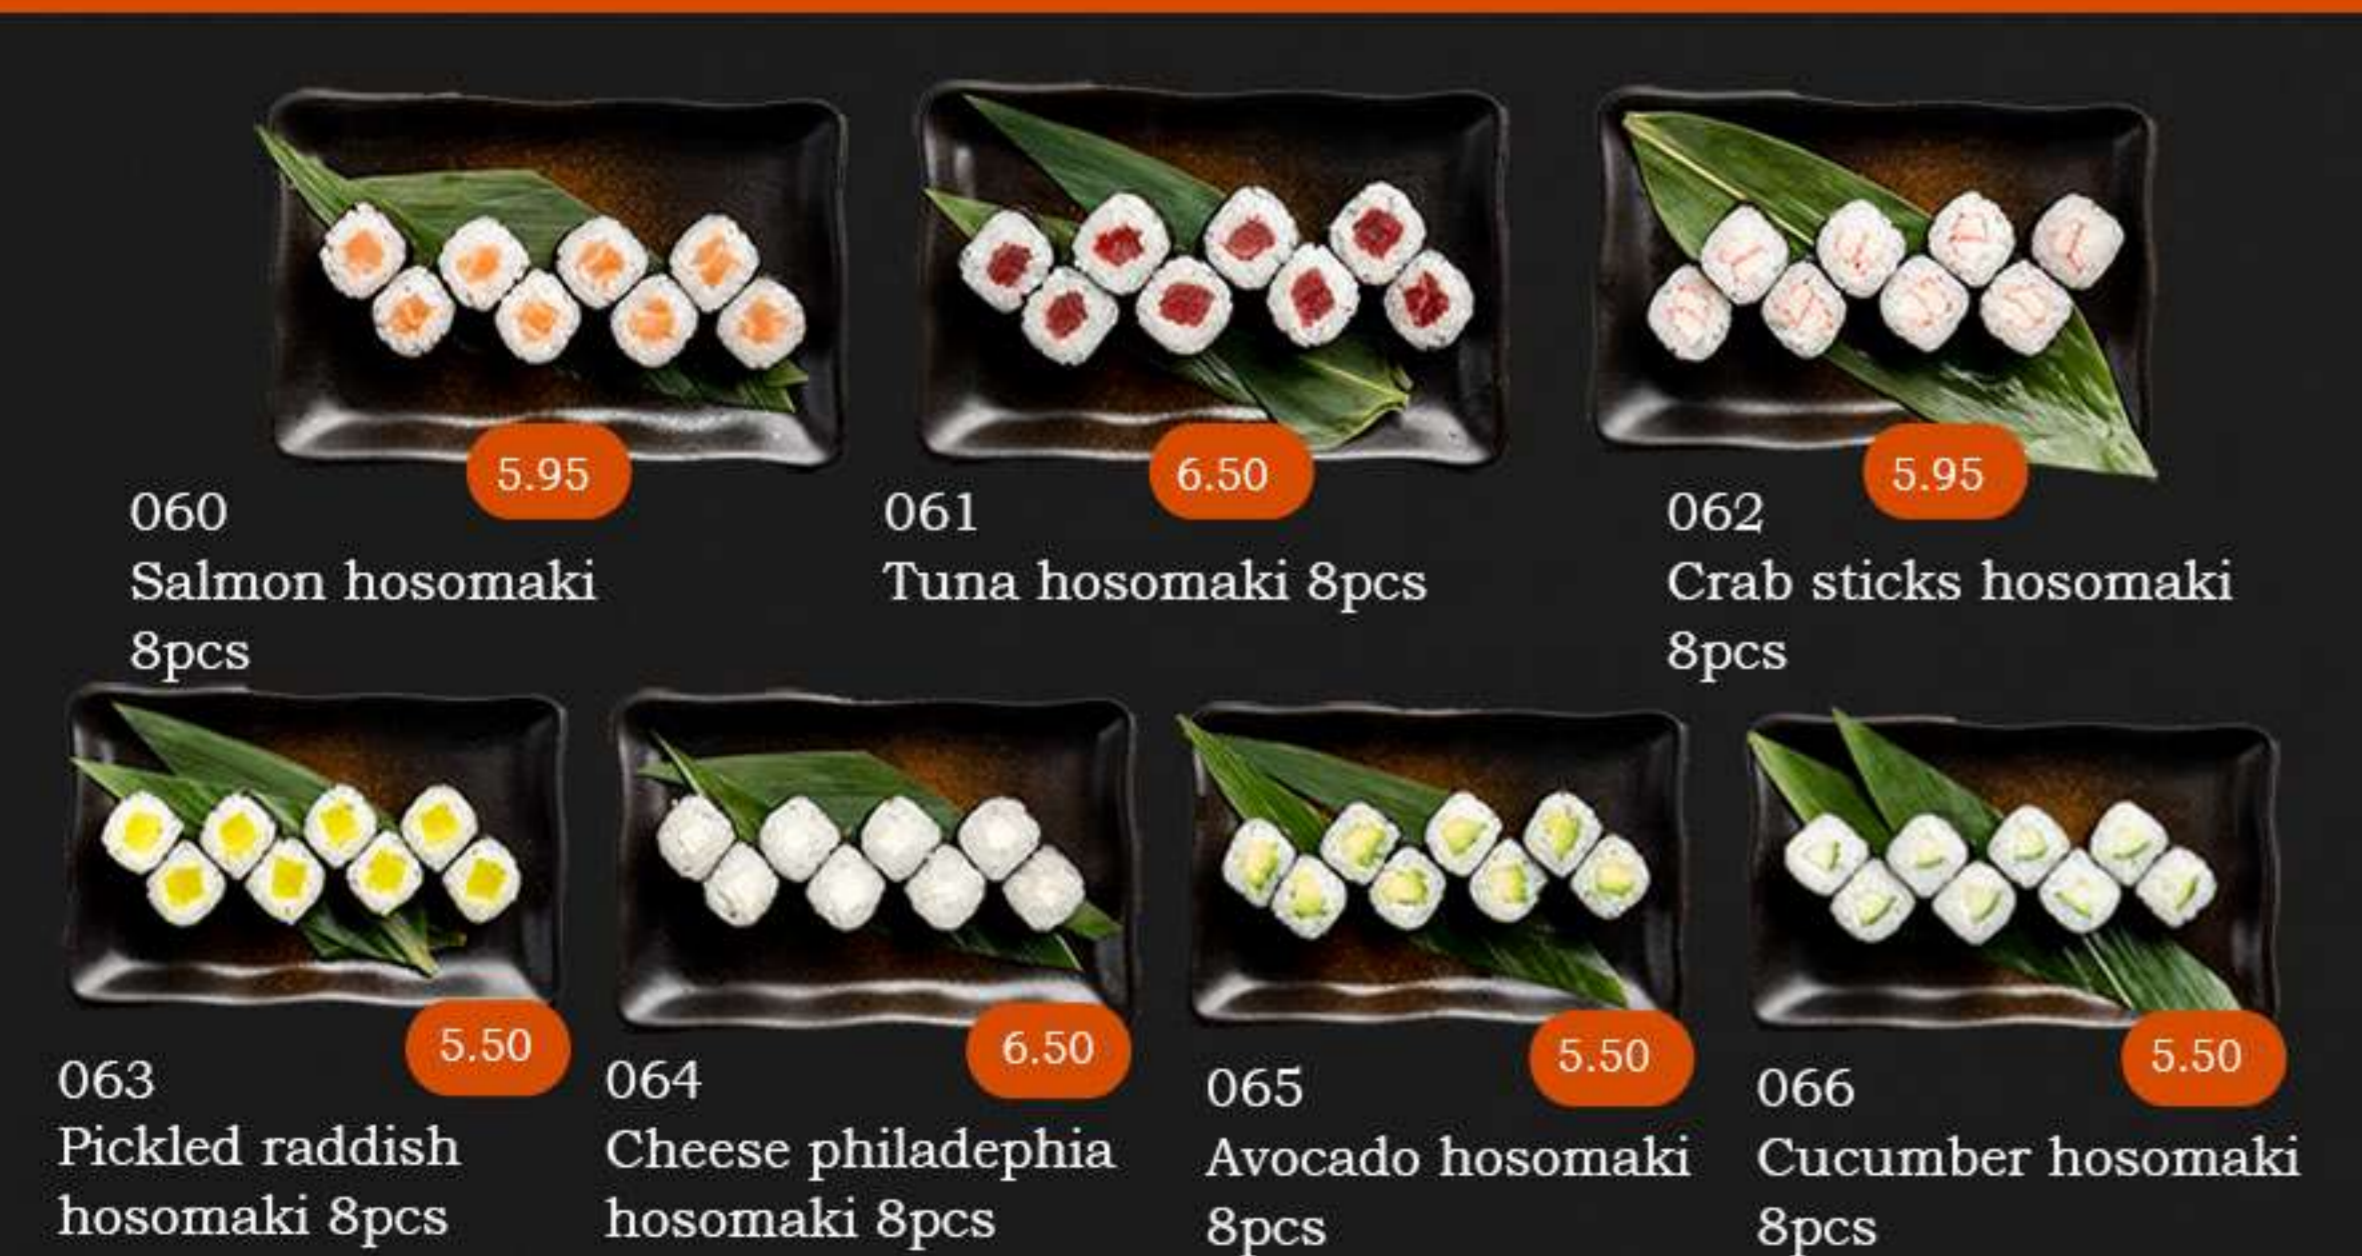

APPETIZERS

SALAD

SOUP

SUSHI NIGIRI

GUNCAN SUSHI TACO

HOSOMAKI SUSHI

DUCK

HI SUSHI

SPECIAL DISH